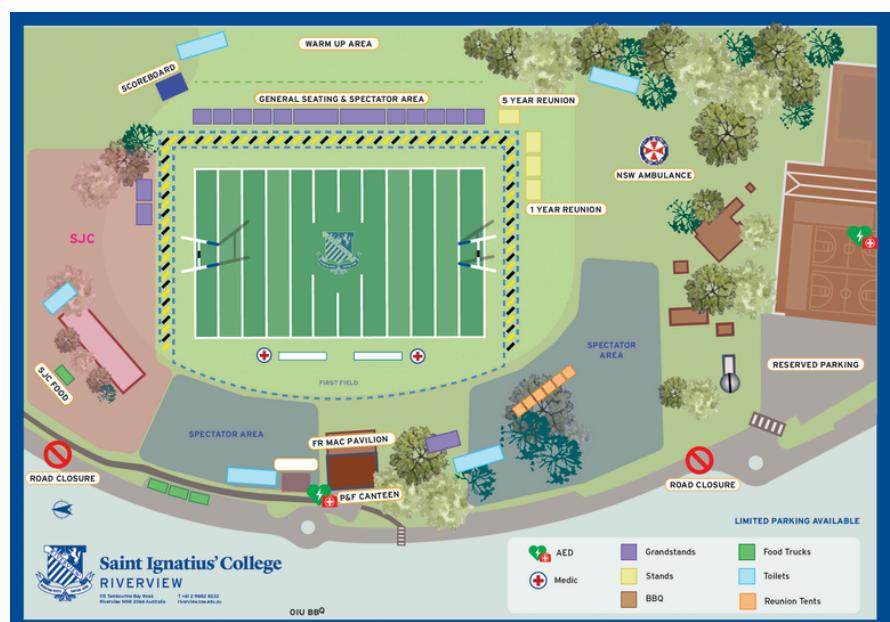

After several years at Leichhardt Oval, the senior matches will return to First Field, bringing this GPS fixture back to Riverview.

As there are limited facilities around First Field, we recommend dressing appropriately for the weather. Given the busy nature of the day, families are encouraged to allow ample time for travel to and from the College. On-site parking will be strictly limited, so we strongly encourage the use of alternative transport options for afternoon games—public transport, carpooling, ride-share services, or walking where possible. This will help to reduce congestion around our neighbourhood and at the College.

The Parents & Friends' Association (P&F) will manage the canteen and the Old Ignatians' Union (OIU) will run the BBQ. We are grateful for the generosity of our community.

Further details on volunteering, the livestream and fixture times are available via the links below. Please note the locations for spectators identified on the map.

The College is committed to providing a safe and welcoming environment for all students, families, Old Boys and visitors. Please note that First Field is an alcohol-free zone, and we thank you for supporting us as we create a family friendly environment with a focus on the schoolboy Rugby fixture.

Links

[P&F Canteen, BBQ & Merchandise](#)

[Volunteer](#)

[OIU BBQ Volunteer](#)

[Livestream](#)

[Sporting Fixtures / Results](#)

For any queries please contact Saint Ignatius' College Riverview on 9882 8222